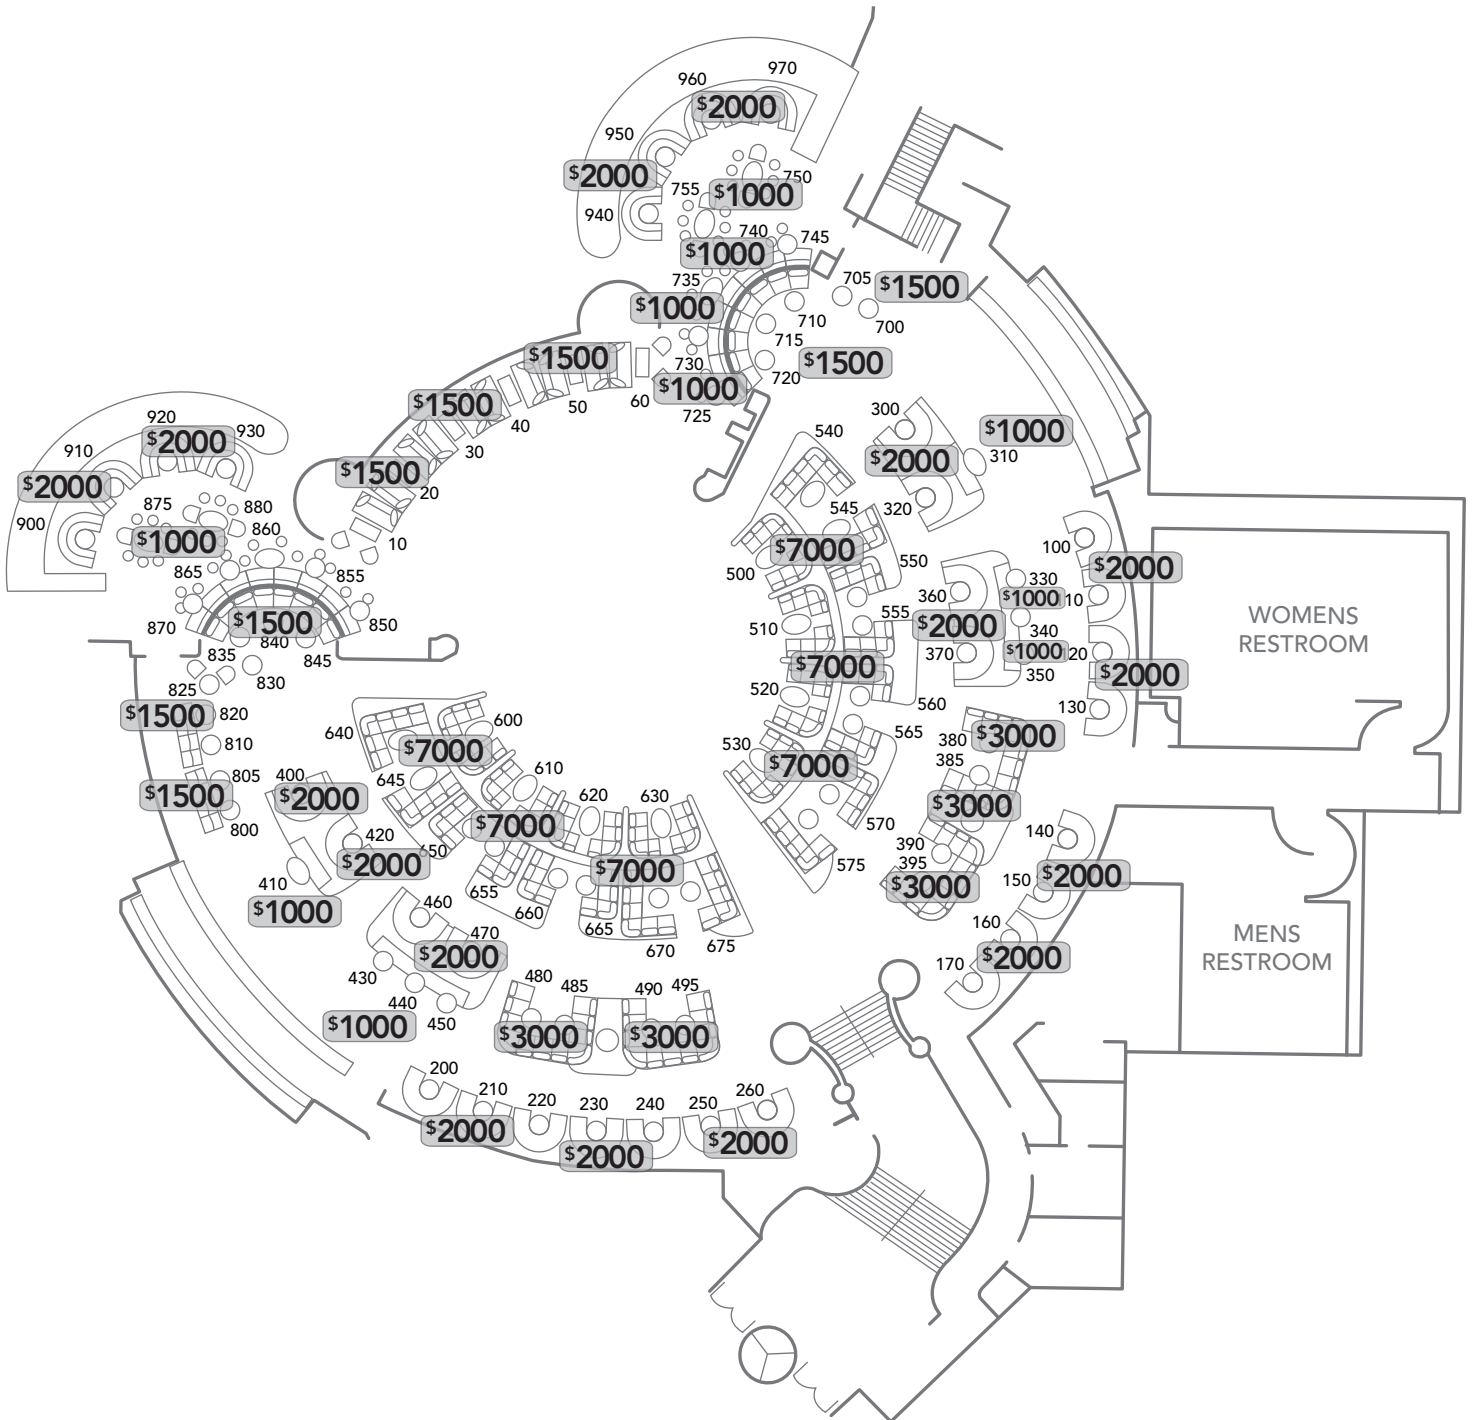

ENCORE XS NIGHTCLUB

ENTRANCE